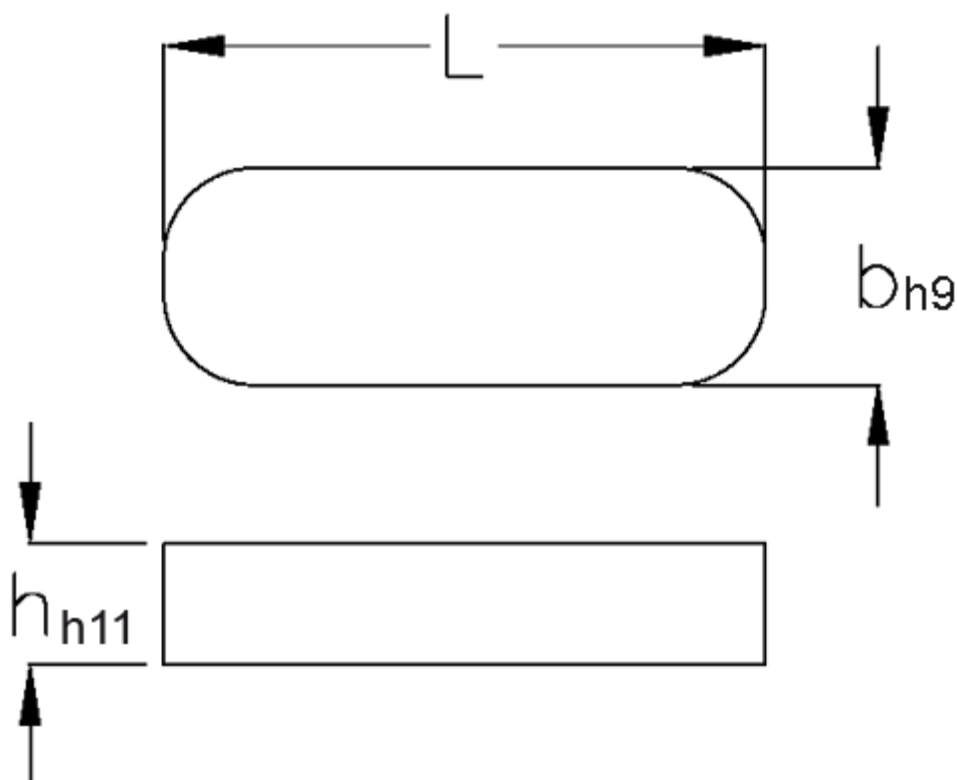

Article number: 090514670

Description: KLEE Feather keys A 14x6x70 DIN 6885

Measures

b = 14

h = 6

L = 70.0

Tolerance b = 0.043

Tolerance h = 0.075

Tolerance L = -0,3